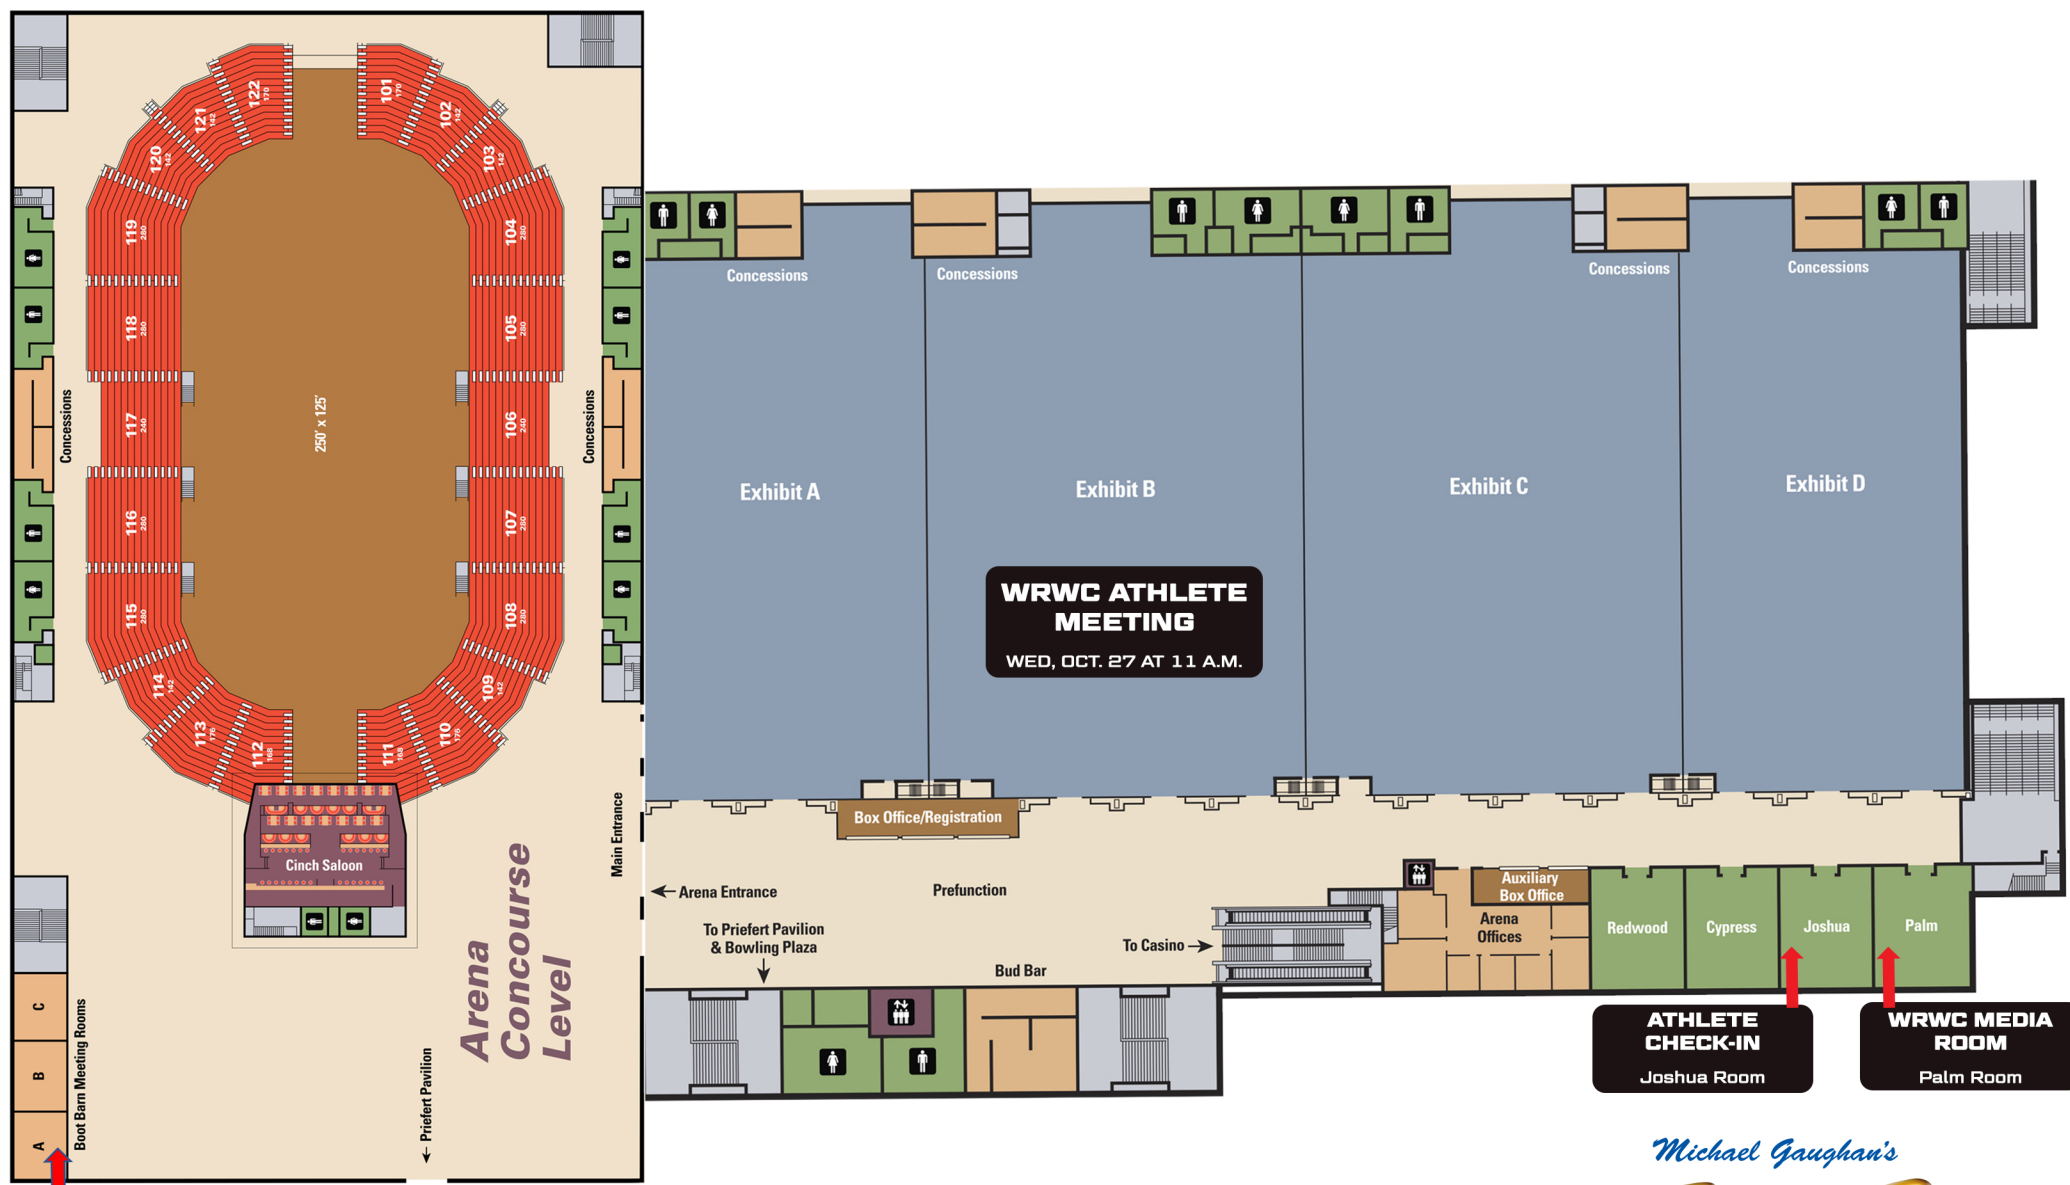

ARENA MAP

South Point Arena – Key Locations Map

WOMEN'S RODEO

WORLD CHAMPIONSHIP

Rodeo Secretary
Office Boot Barn A

ATHLETE CHECK-IN
Joshua Room

WRWC MEDIA ROOM
Palm Room

Michael Gaughan's
SOUTH POINT
ARENA AND EQUESTRIAN CENTER